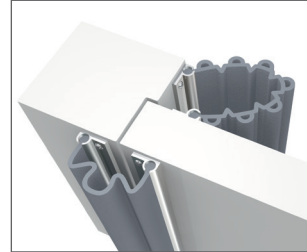

Extreme stain resistance

- New generation of surface treatments

- Exclusive patented technology by Gerflor:

SAFETY AND PROTECTION

- Door Finger Protection System to protect young children
- Safety Flooring for wet rooms (kitchens, cafeterias, lavatories)