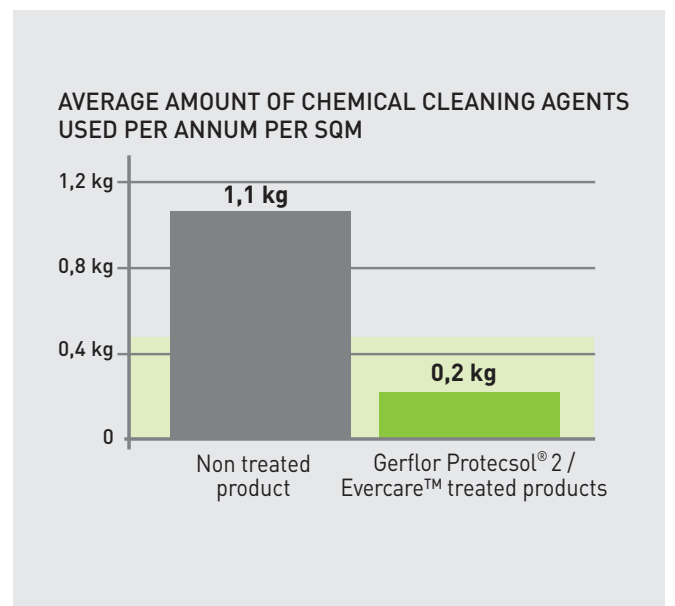

WATER CUT DESIGN UPON REQUEST

REDUCED MAINTENANCE EXPENDITURE

No wax forever ► Save water and detergent

A **SALES & TECHNICAL TEAM**
DEDICATED TO **YOU**

gerflor.com

ARCHITECTURE
DECORATION
SPORT
TECHNOSPECIFIC