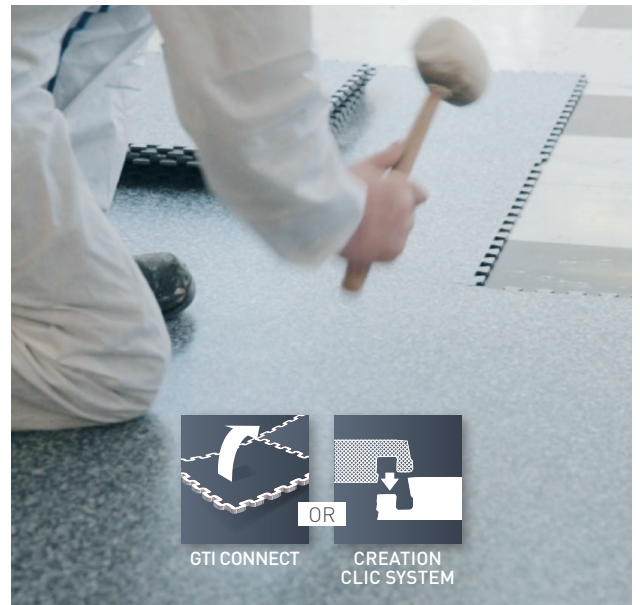

FAST TRACK LOOSELAY TILES IDEAL FOR RENOVATION

- Installation over ceramics, concrete, resins...
- Easy & Quick to install
- No need to close the school